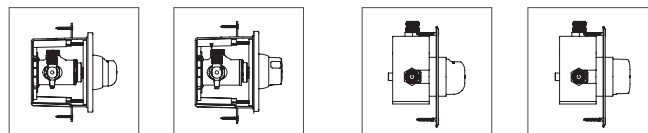

TEMPOMIX encastrada

790218, 790219
Novo design

790218, 790219
Antigo design

790425, 790427, 790709, 790712, 790909, 790912, 790925, 790927
Novo design

790425, 790427, 790709, 790712, 790909, 790912, 790925, 790927
Antigo design